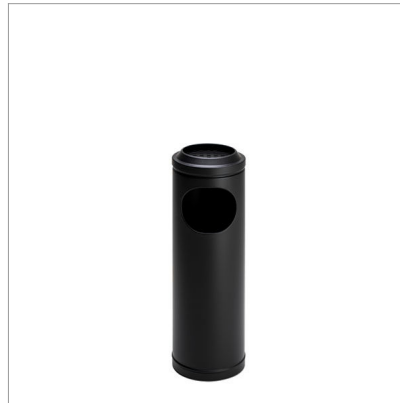

GENERAL INFO

NAME: Mini
DESCRIPTION: Ashbin
RANGE: Wastepaper-ashtray
CATEGORY: Waste management

REFERENCE: 790113
EAN: 8033433773557
HS CODE: 73269098
PRODUCT ORIGIN: UE

PRODUCT PICTURE**PRODUCT SPECIFICATIONS**

Material: Metal
Finish: Epoxy paint
Colors: Black

Dimensions: 200 x 200 x 600 mm
Weight: 4.6 kg
Capacity: 11 litres

ADDITIONAL INFO

Powder epoxy coated steel; ashtray with steel grid; comes without inner bucket.