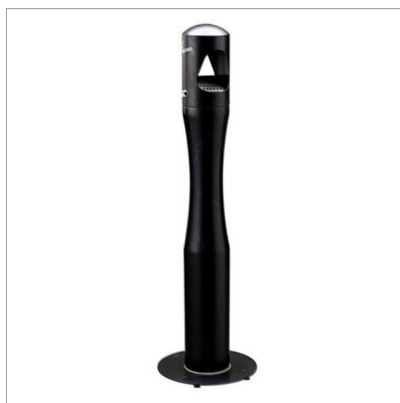

**GENERAL INFO**

**NAME:** Birkin  
**DESCRIPTION:** Floor standing ashtray  
**RANGE:** Ashtray  
**CATEGORY:** Waste management

**REFERENCE:** 108006  
**EAN:** 8033433773335  
**HS CODE:** 73239300  
**PRODUCT ORIGIN:** Extra UE

**PRODUCT PICTURE****PRODUCT SPECIFICATIONS**

**Material:** AISI 430 stainless steel  
**Finish:** Epoxy paint  
**Colors:** Black

**Dimensions:** 290 x 130 x 1000 mm  
**Weight:** 5.05 kg  
**Capacity:** 4 litres

**ADDITIONAL INFO**

Brushed s.steel or black powder epoxy coated steel body; removable inner bucket with handle (4 lt); vandal proof key lock system, marked with cigarette symbol; rubber pads to ensure isolation from ground; ground fixing points (fixing hardware not included).